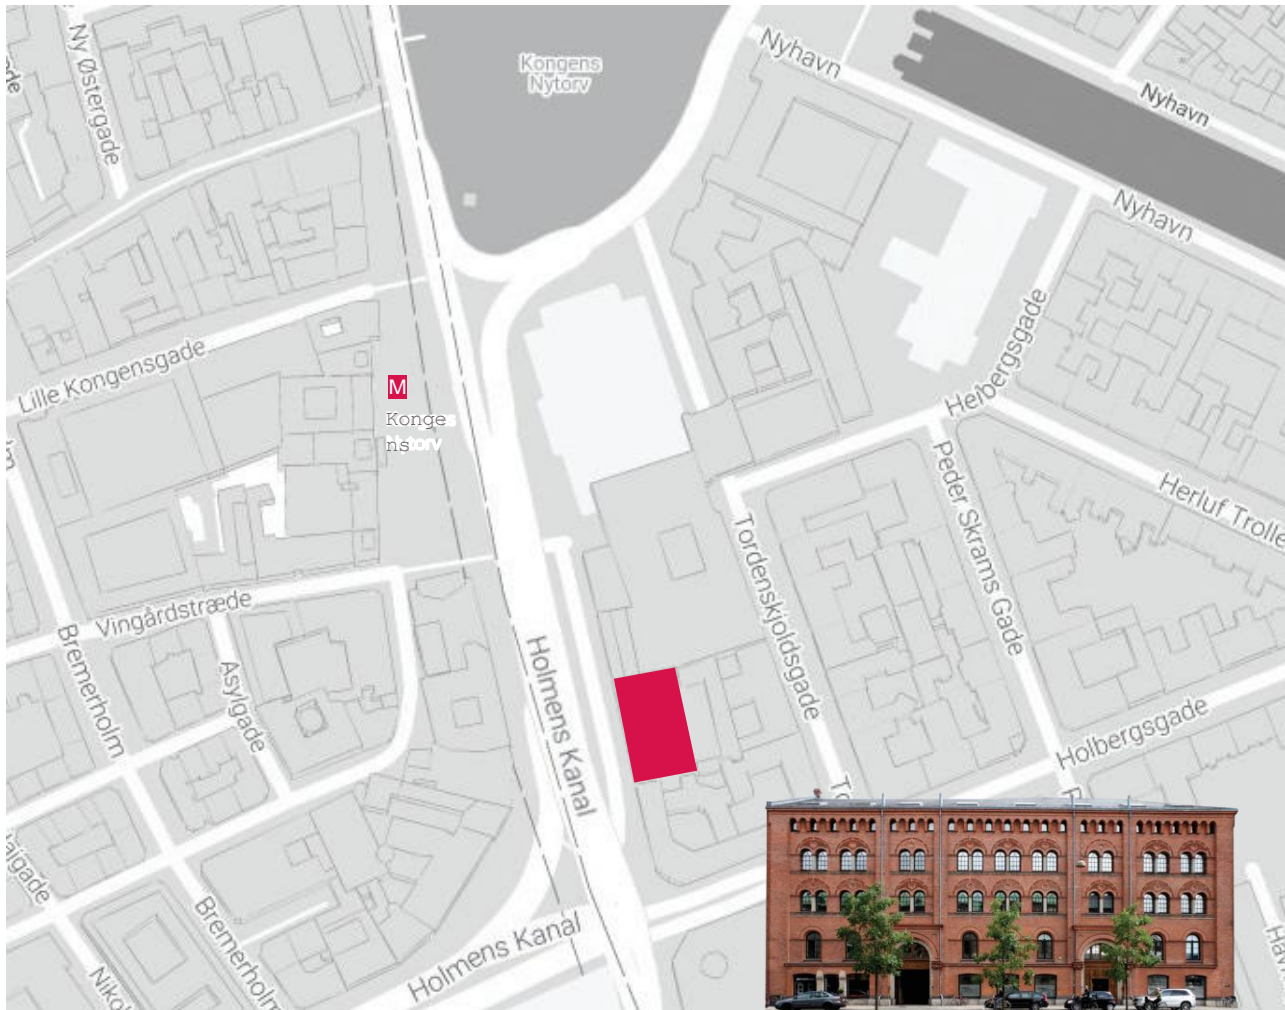

3Shape Academy

Address Guide

On arrival, please register at the reception on the First floor.

The nearest metro station is 'Kongens Nytorv'.

All metro lines departing from the airport stop at 'Kongens Nytorv'.

A ticket costs approx. 36 DKR and the trip takes about 20 min.

It costs approx. 300 DKR to take a taxi.

Don't miss our wide range of workflow training videos on youtube.com/user/3shape